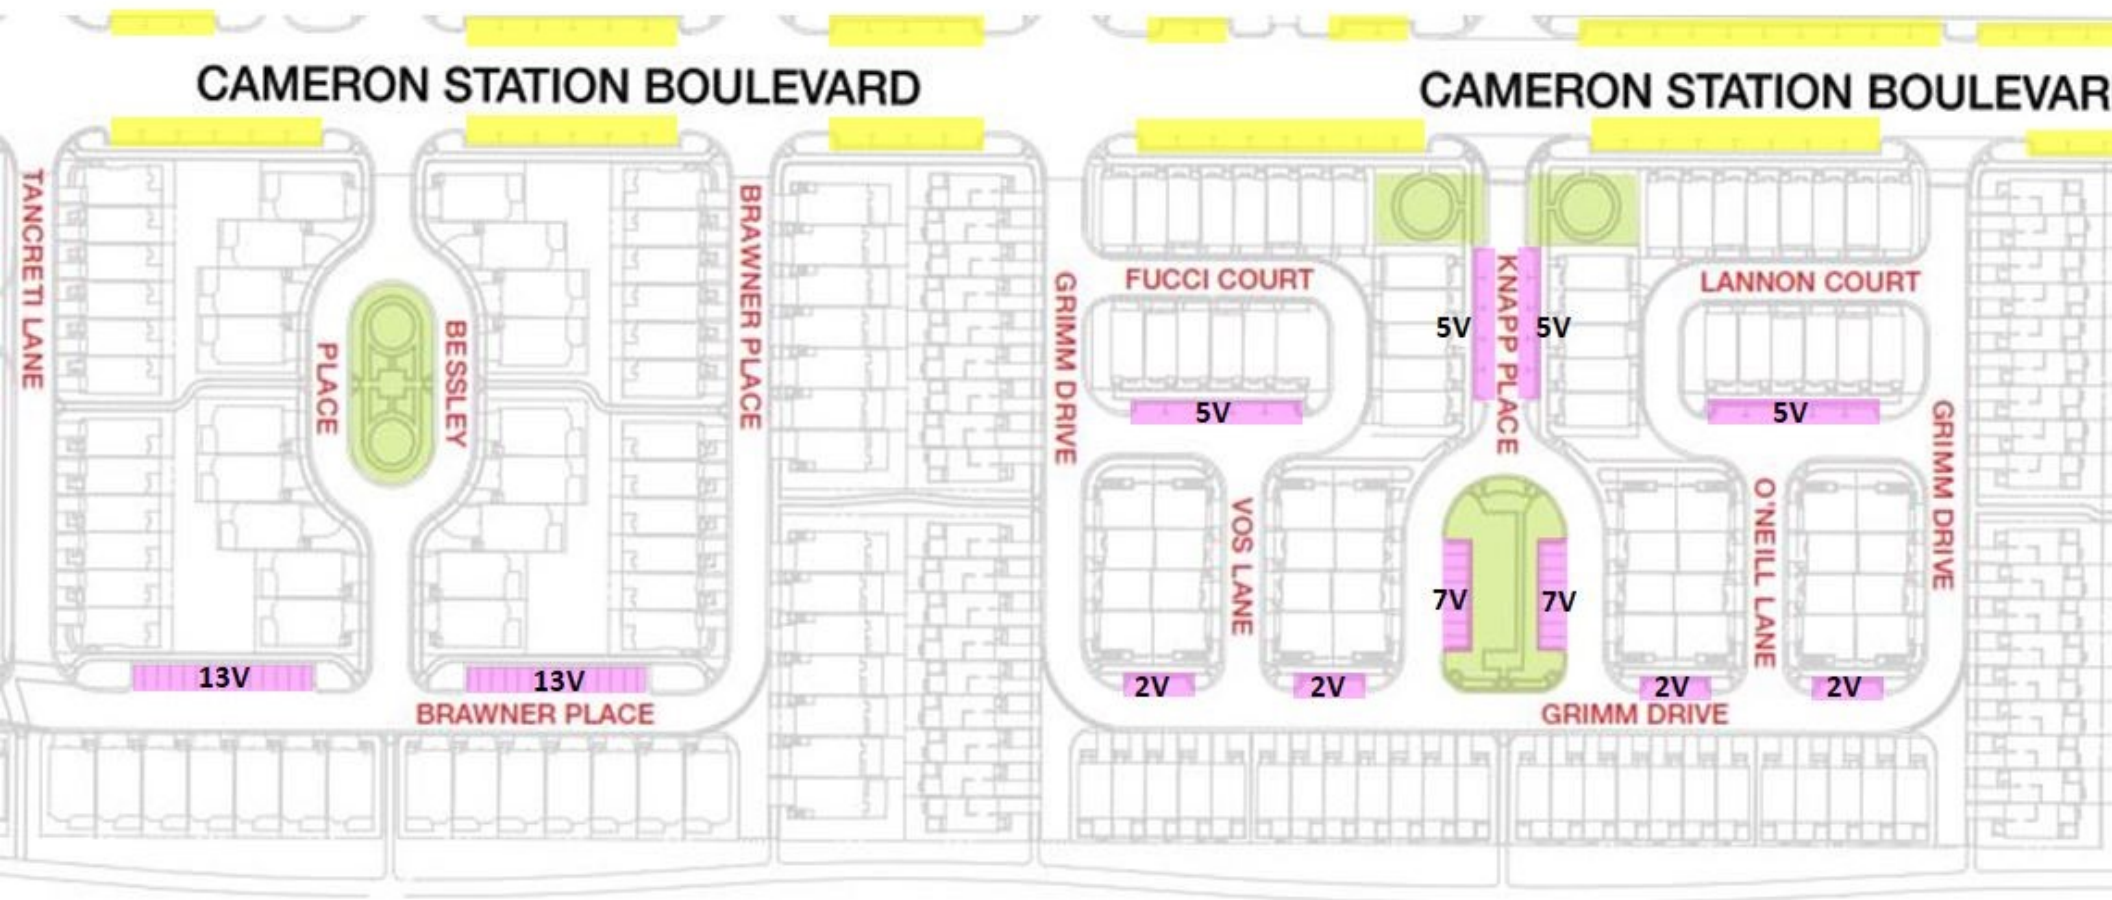

City Enforced
Parking

Visitor's
Space

Reserved
Resident's
Space

Phase 1

Phase 2

Visitor's Space

Reserved Resident's Space

City Enforced Parking

Phase 3

Visitor's Space

Reserved Resident's Space

City Enforced Parking

Phase 4

Visitor's
Space

Reserved
Resident's
Space

City Enforced
Parking

Phase 5

Phase 6

Visitor's Space

Reserved Resident's Space

City Enforced Parking

Samuel W. Tucker Elementary School

HAROLD SECCORD STREET

OSIN LANE

TANCRETI LANE

FERDINAND DAY DRIVE

HAROLD SECCORD STREET

BRAWNER PLACE

6V 6V

1V

1V

4R