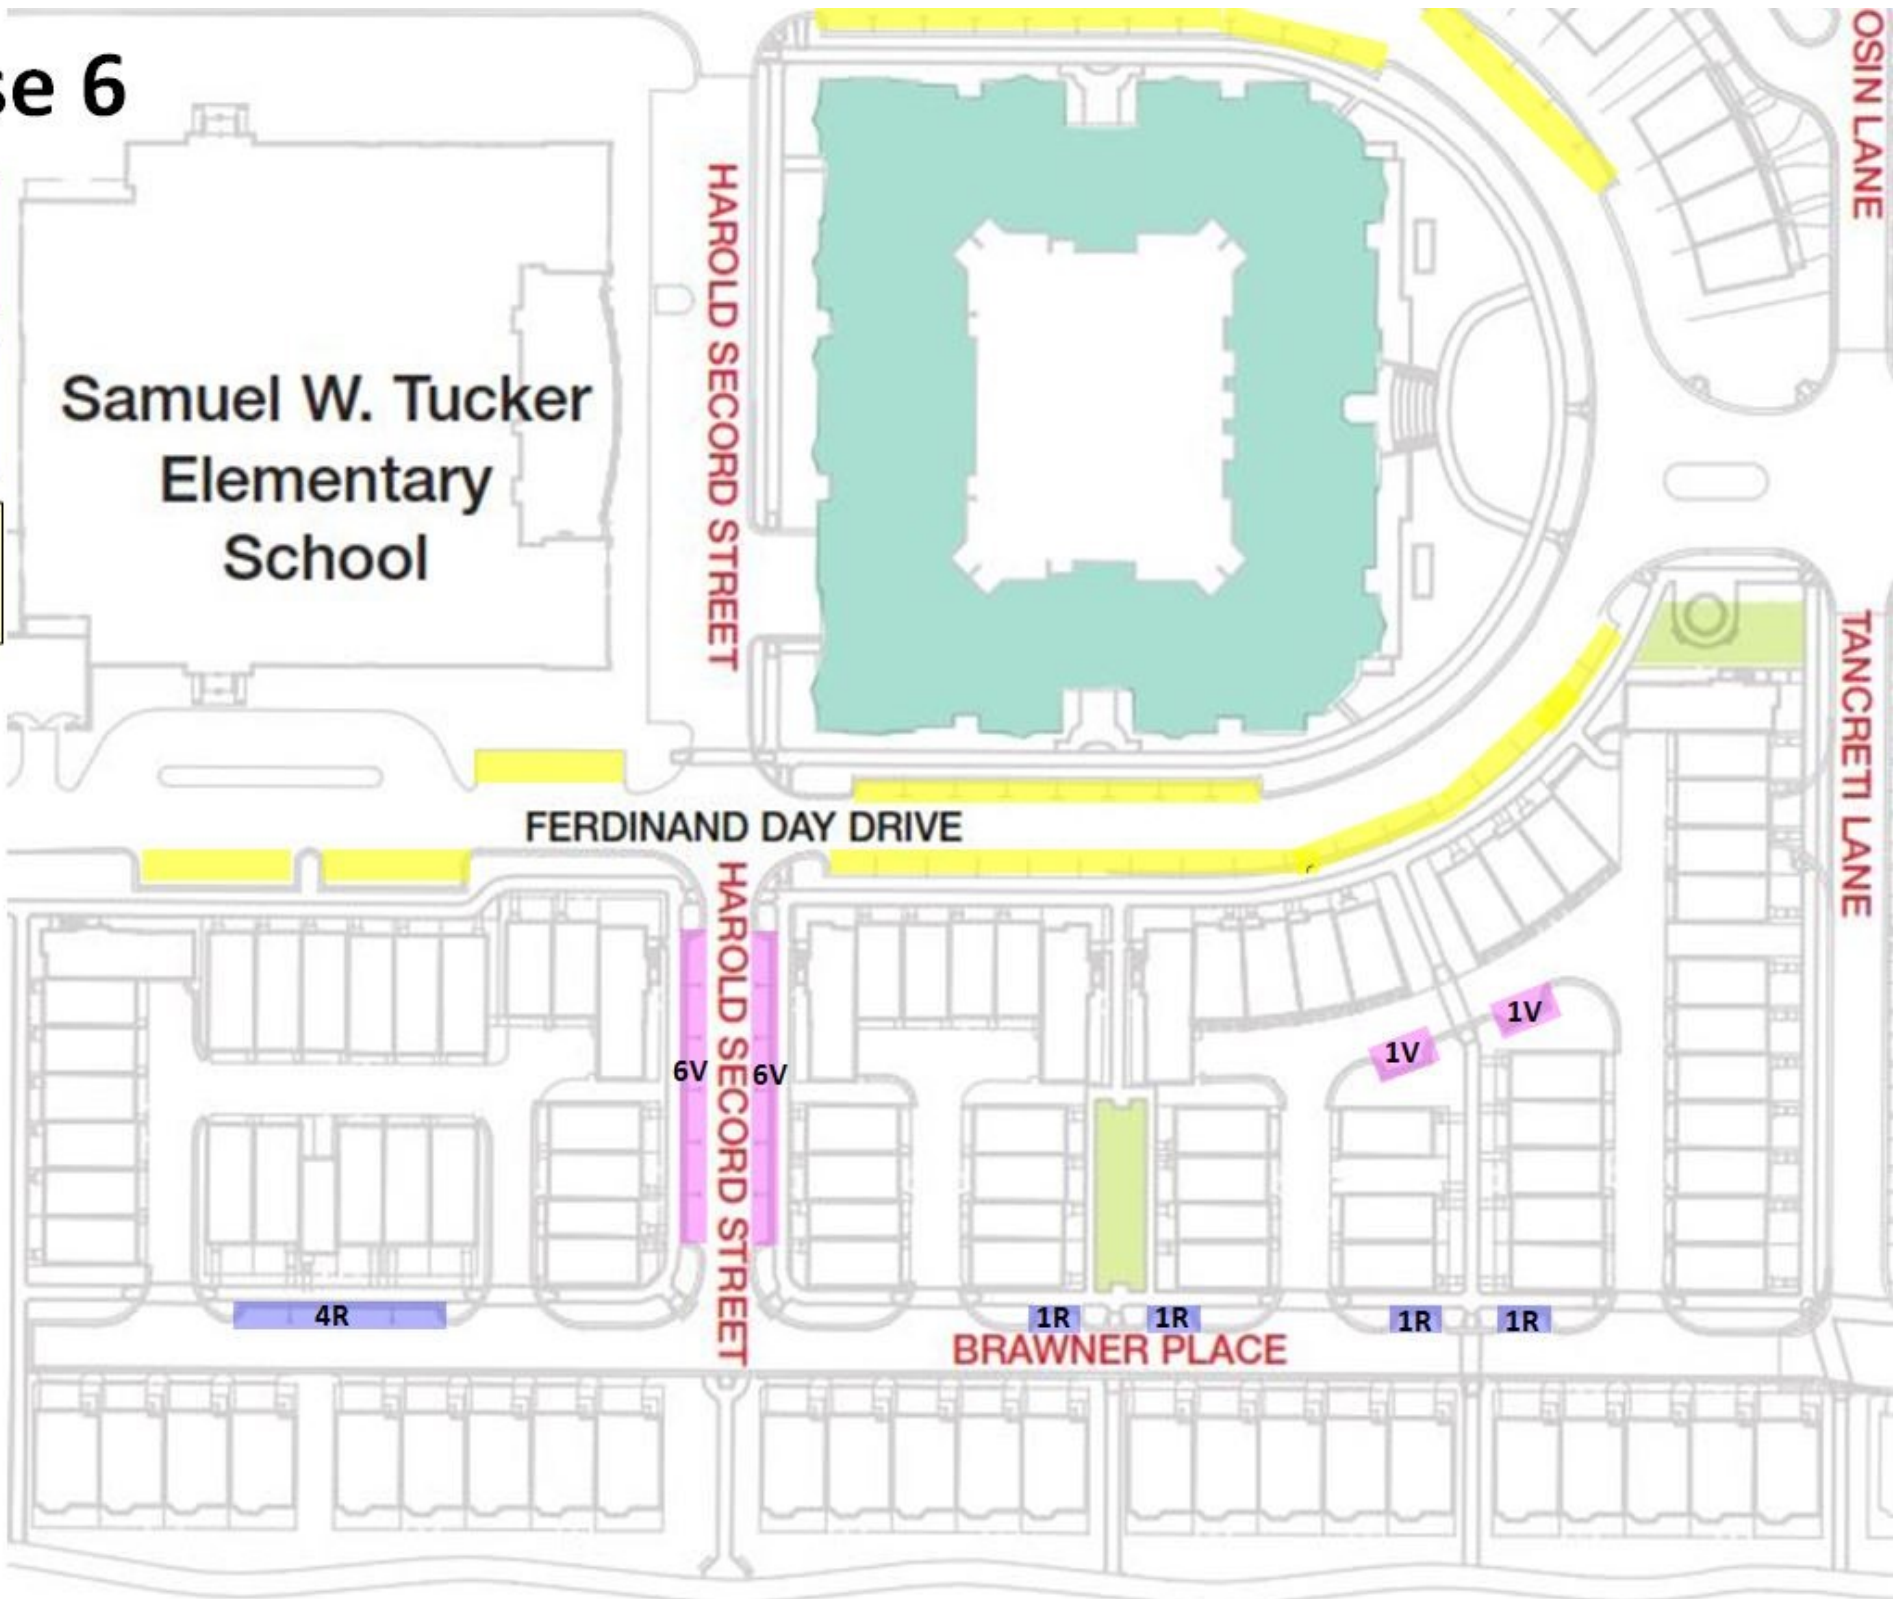

Phase 6

Visitor's Space

Reserved Resident's Space

City Enforced Parking

Samuel W. Tucker Elementary School

HAROLD SECCORD STREET

OSIN LANE

TANCRETI LANE

FERDINAND DAY DRIVE

HAROLD SECCORD STREET

BRAWNER PLACE

6V 6V

1V

1V

4R

1R

1R

1R

1R