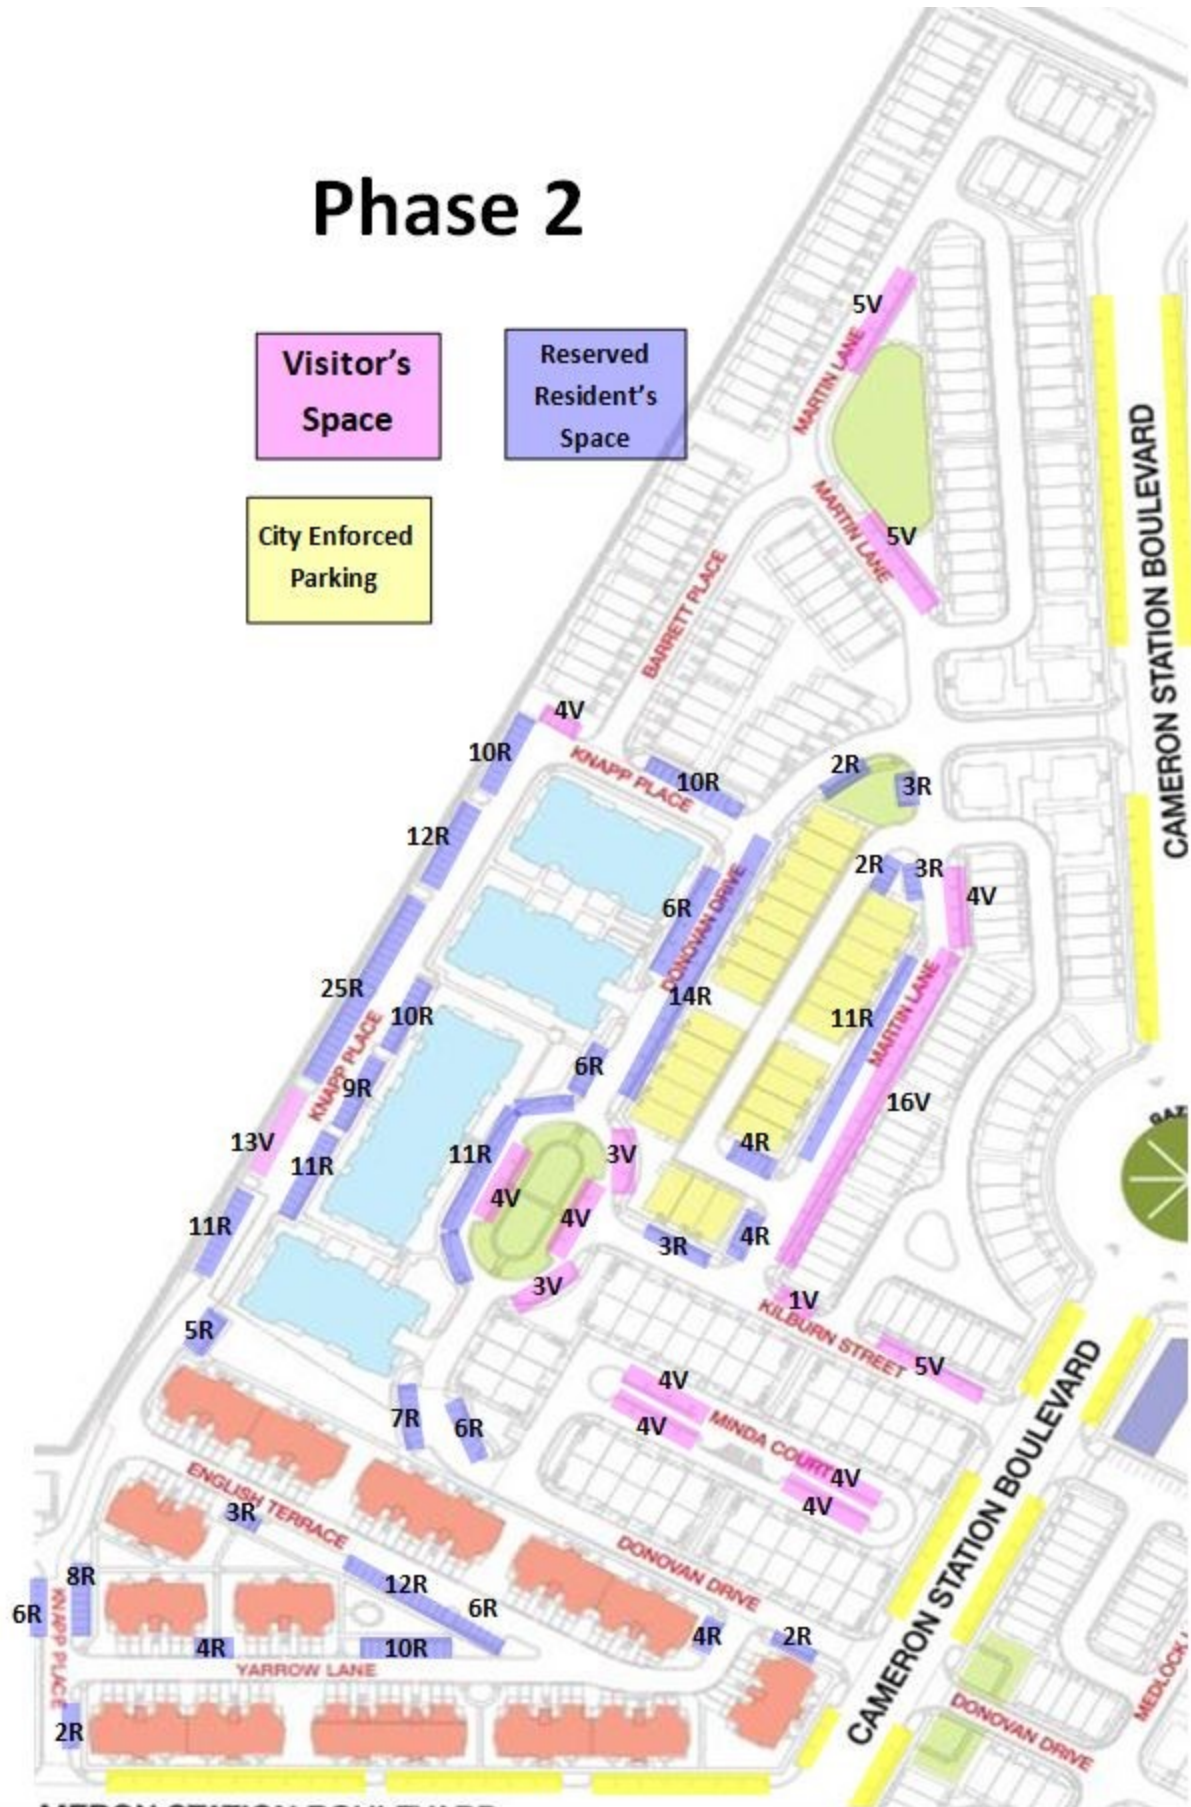

City Enforced
Parking

Visitor's
Space

Reserved
Resident's
Space

Phase 1

Phase 2

Visitor's Space

Reserved Resident's Space

City Enforced Parking

Phase 3

Visitor's Space

Reserved Resident's Space

City Enforced Parking

Phase 4

Visitor's
Space

Reserved
Resident's
Space

City Enforced
Parking

Phase 5

Phase 6

Visitor's Space

Reserved Resident's Space

City Enforced Parking

Samuel W. Tucker Elementary School

HAROLD SECCORD STREET

OSIN LANE

TANCRETI LANE

FERDINAND DAY DRIVE

HAROLD SECCORD STREET

BRAWNER PLACE

6V 6V

1V

1V

4R