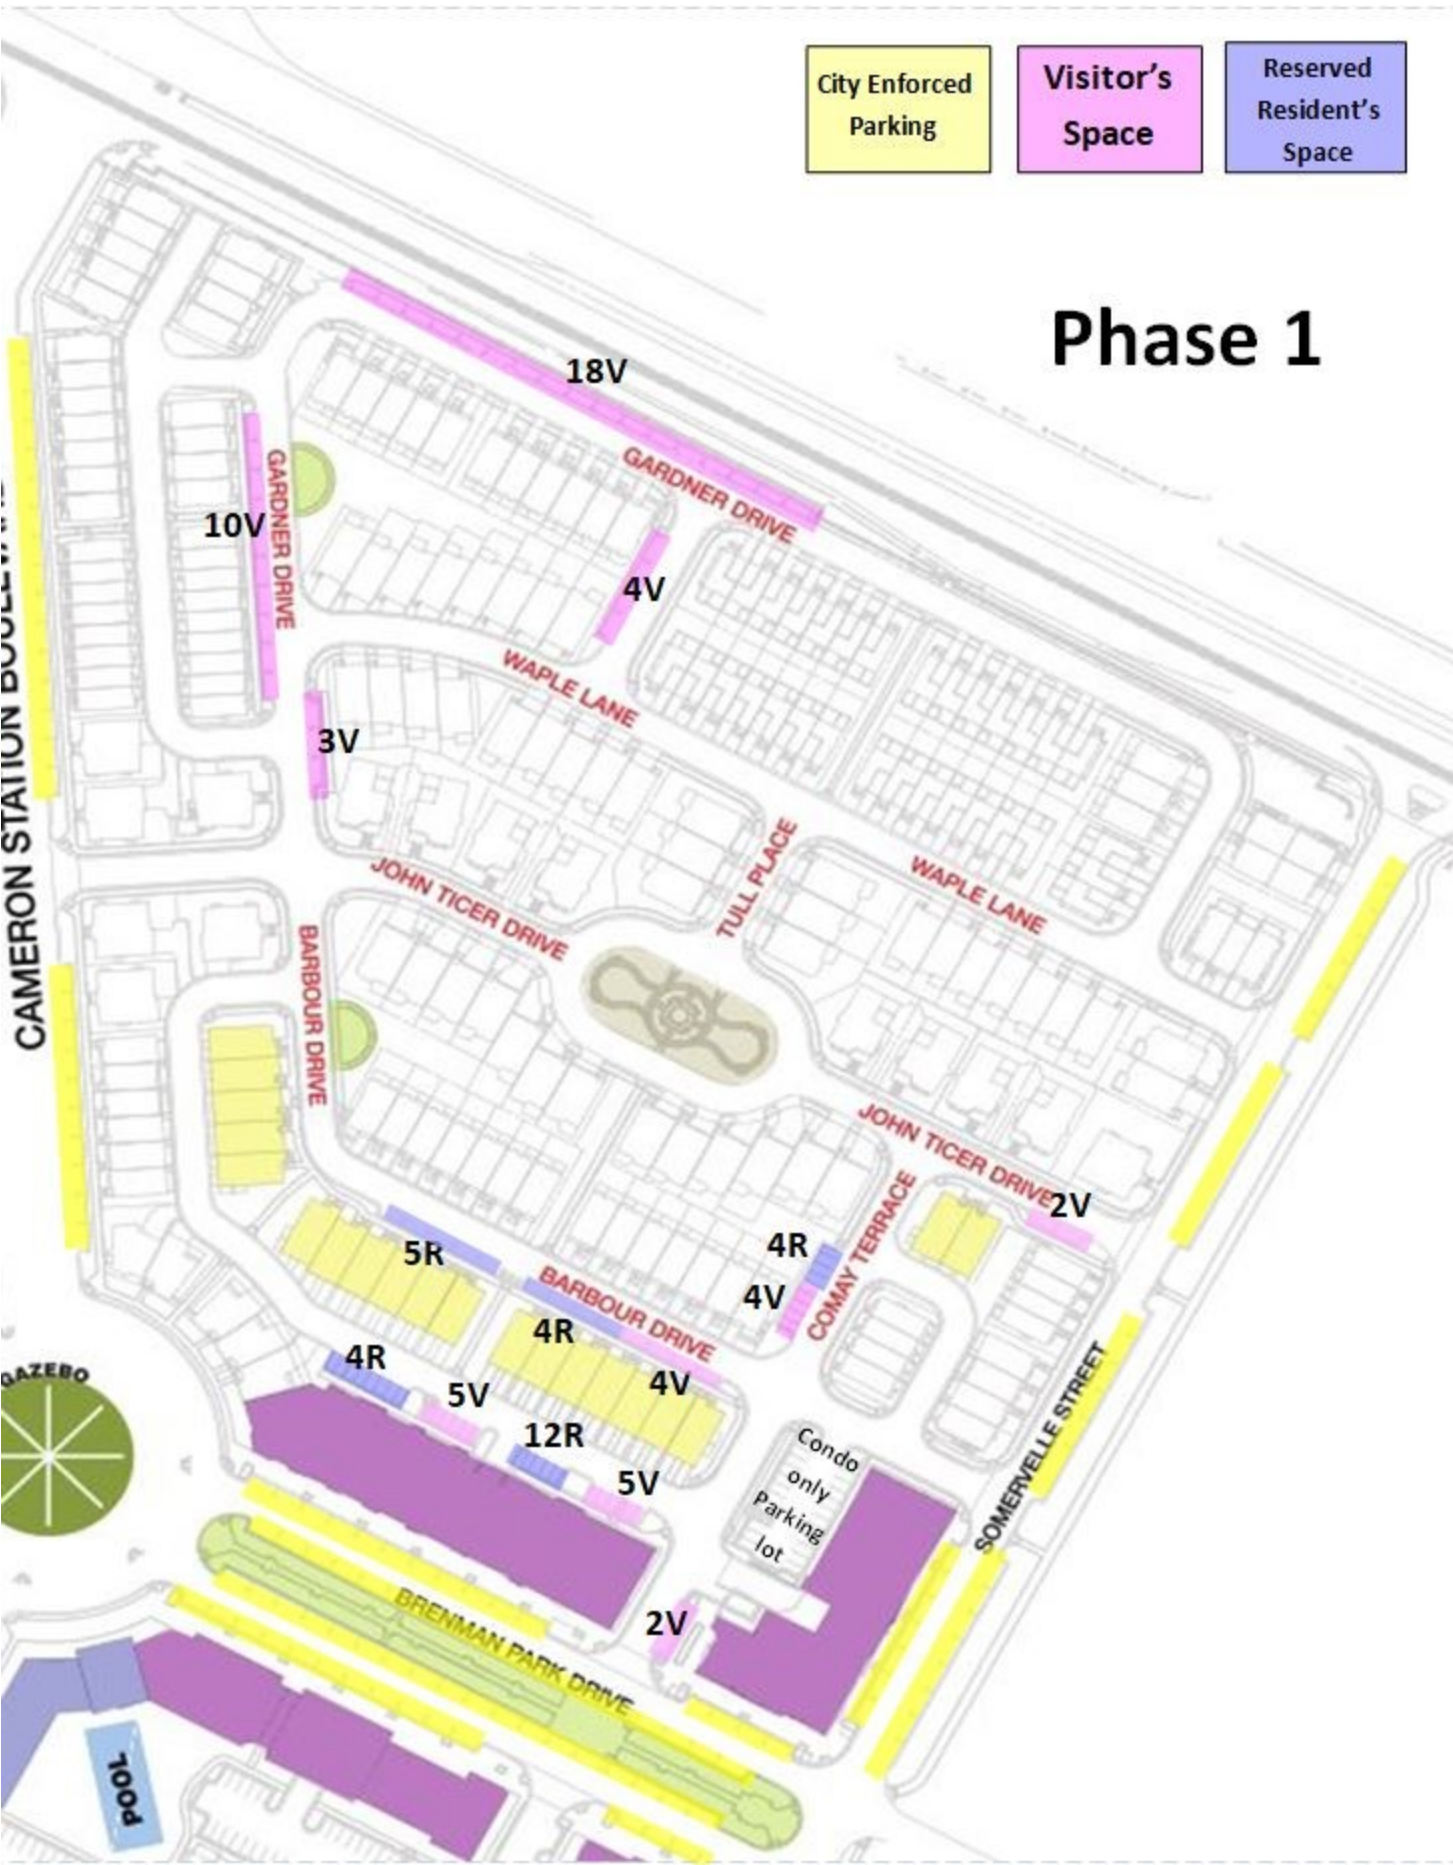

City Enforced
Parking

Visitor's
Space

Reserved
Resident's
Space

Phase 1

Phase 2

Visitor's Space

Reserved Resident's Space

City Enforced Parking

Phase 3

Visitor's Space

Reserved Resident's Space

City Enforced Parking

Phase 4

Visitor's
Space

Reserved
Resident's
Space

City Enforced
Parking

Phase 5

Phase 6

Visitor's Space

Reserved Resident's Space

City Enforced Parking

Samuel W. Tucker Elementary School

HAROLD SECCORD STREET

OSIN LANE

TANCRETI LANE

FERDINAND DAY DRIVE

HAROLD SECCORD STREET

BRAWNER PLACE

6V 6V

1V

1V

4R